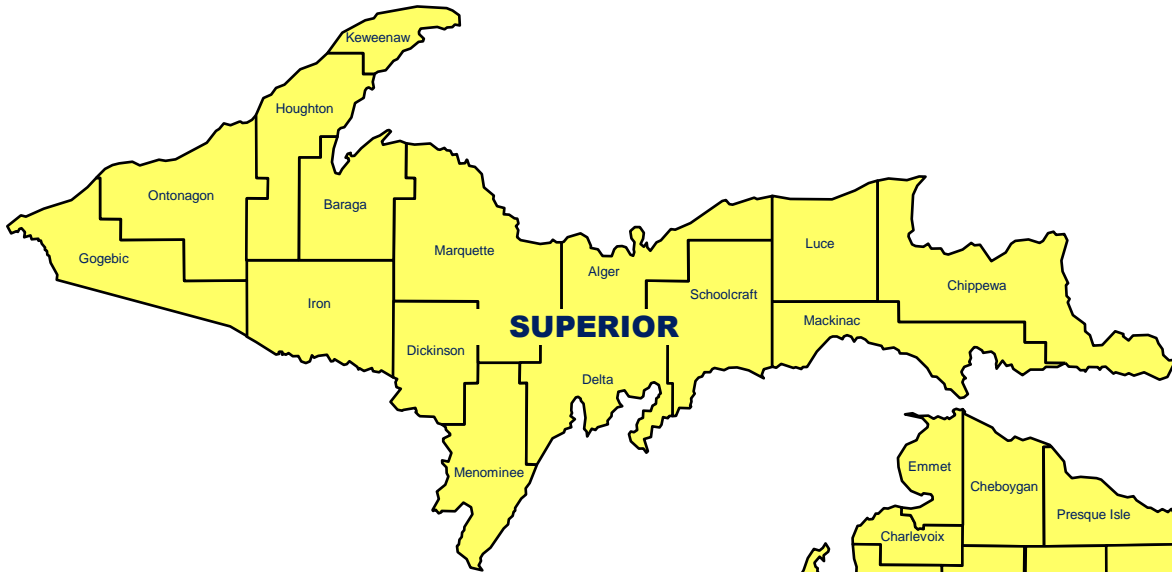

**Safe Routes to School
Regional Coordinators**

Safe Routes to School

To be assigned to a coordinator, please contact Katie Johnson:

517-908-3830

kjohnson@michiganfitness.org

BAY ♦ METRO

Adam Jenks, M.U.R.P.

GRAND ♦ UNIVERSITY

Colleen Synk, M.S.P.H.

**NORTH ♦ SOUTHWEST ♦
SUPERIOR**

Max Fulkerson, M.A.

www.saferoutesmichigan.org