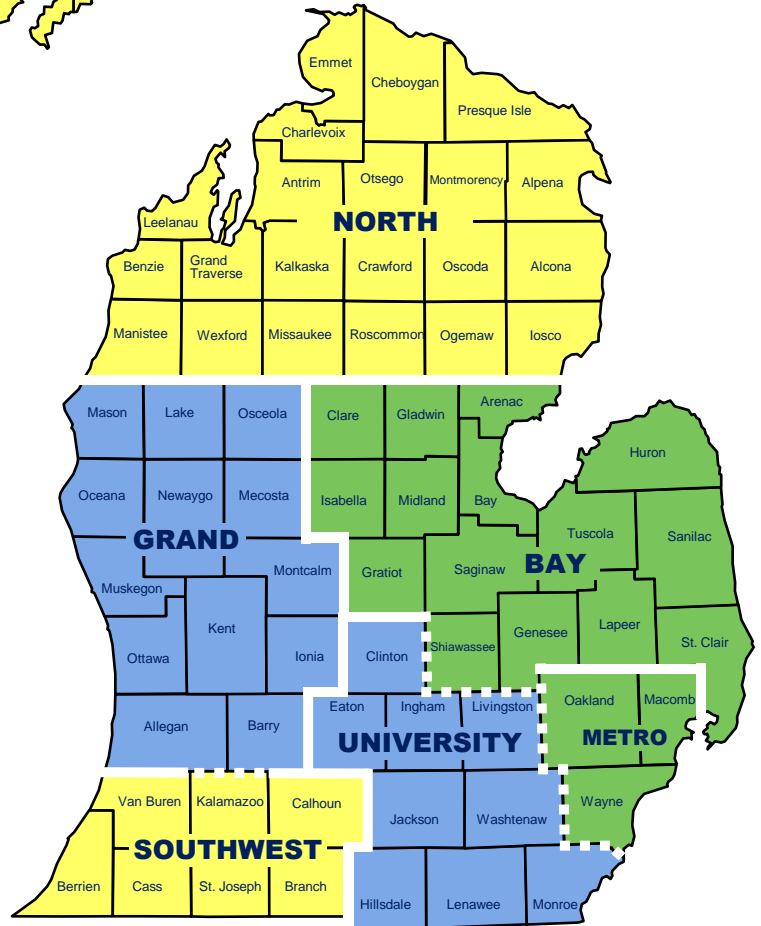

**Safe Routes to School
Regional Coordinators**

Safe Routes to School

To be assigned to a coordinator, please contact Katie Johnson:

517-908-3830

kjohnson@michiganfitness.org

BAY ♦ METRO

Adam Jenks, M.U.R.P.

GRAND ♦ UNIVERSITY

Colleen Synk, M.S.P.H.

**NORTH ♦ SOUTHWEST ♦
SUPERIOR**

Max Fulkerson, M.A.

www.saferoutesmichigan.org