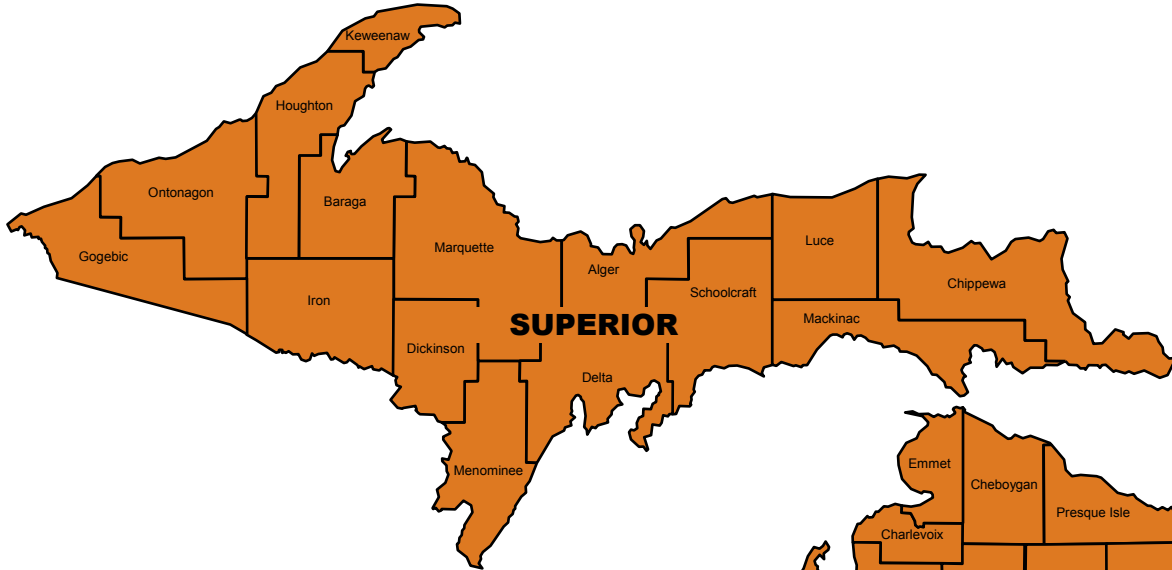

Regional Coordinators

Safe Routes to School

To be assigned to a coordinator, please contact Max Fulkerson:

517-908-3832

MFulkerson@michiganfitness.org

METRO ♦ SOUTHWEST

Adam Jenks, M.U.R.P.

GRAND ♦ UNIVERSITY

Colleen Synk, M.S.P.H.

BAY ♦ NORTH ♦ SUPERIOR

Erin Paskus

www.saferoutesmichigan.org