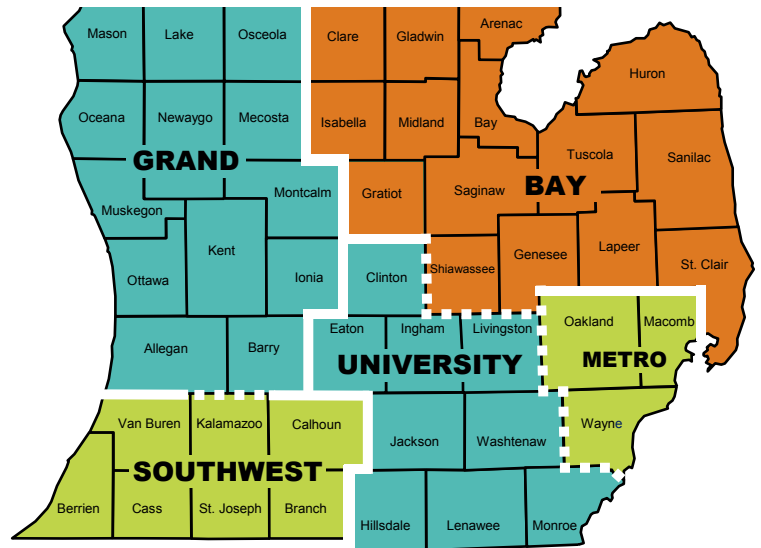

Regional Coordinators

Safe Routes to School

To be assigned to a coordinator, please contact Max Fulkerson:

517-908-3832

MFulkerson@michiganfitness.org

METRO ♦ SOUTHWEST

Adam Jenks, M.U.R.P.

GRAND ♦ UNIVERSITY

Colleen Synk, M.S.P.H.

BAY ♦ NORTH ♦ SUPERIOR

Erin Paskus

www.saferoutesmichigan.org