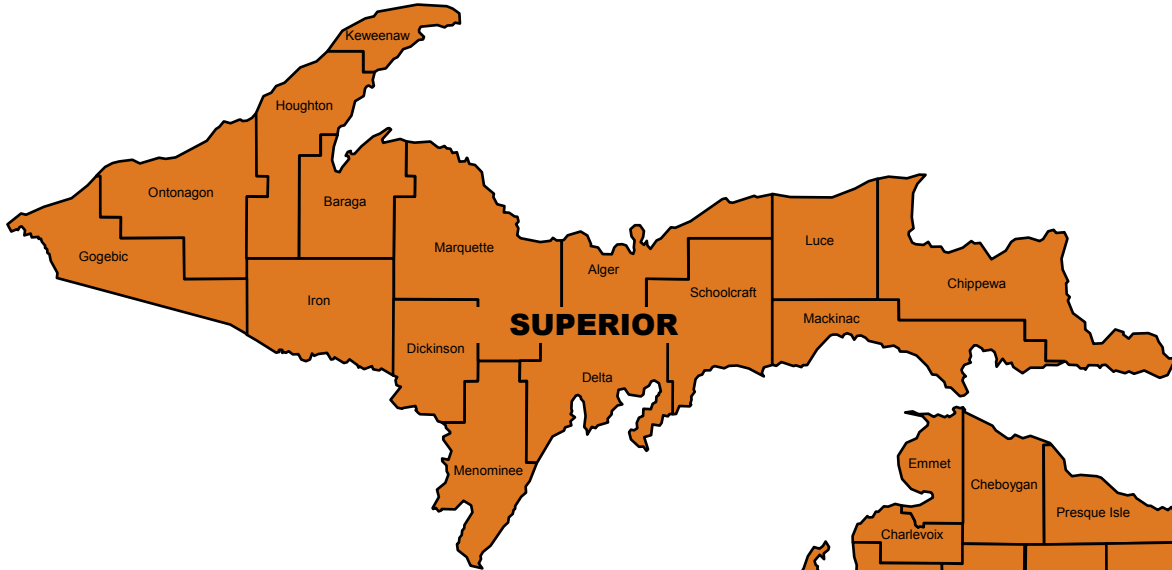

Regional Coordinators Safe Routes to School

To be assigned to a coordinator, please contact Mary Moomaw:

517-908-3848

MMoomaw@michiganfitness.org

BAY ♦ METRO

Adam Jenks, M.U.R.P.

GRAND ♦ UNIVERSITY

Colleen Synek, M.S.P.H.

NORTH ♦ SOUTHWEST ♦ SUPERIOR

Max Fulkerson, M.A.

www.saferoutesmichigan.org