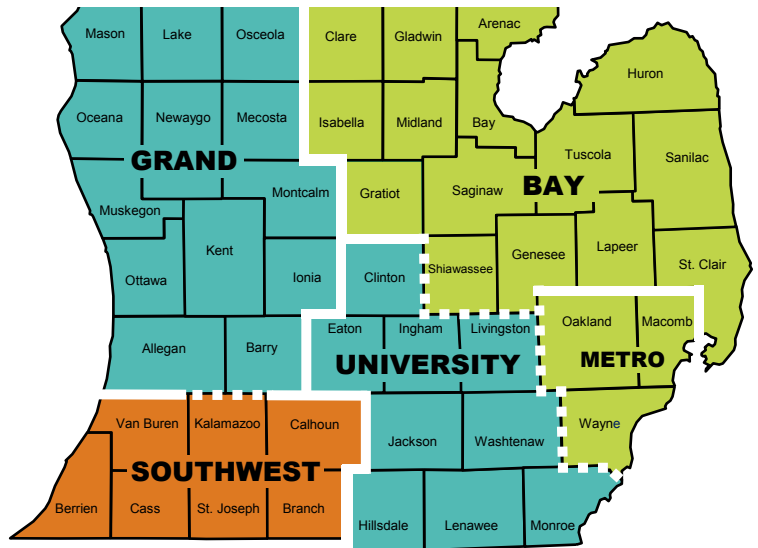

Regional Coordinators Safe Routes to School

To be assigned to a coordinator, please contact Mary Moomaw:

517-908-3848

MMoomaw@michiganfitness.org

BAY ♦ METRO

Adam Jenks, M.U.R.P.

GRAND ♦ UNIVERSITY

Colleen Synek, M.S.P.H.

NORTH ♦ SOUTHWEST ♦ SUPERIOR

Max Fulkerson, M.A.

www.saferoutesmichigan.org