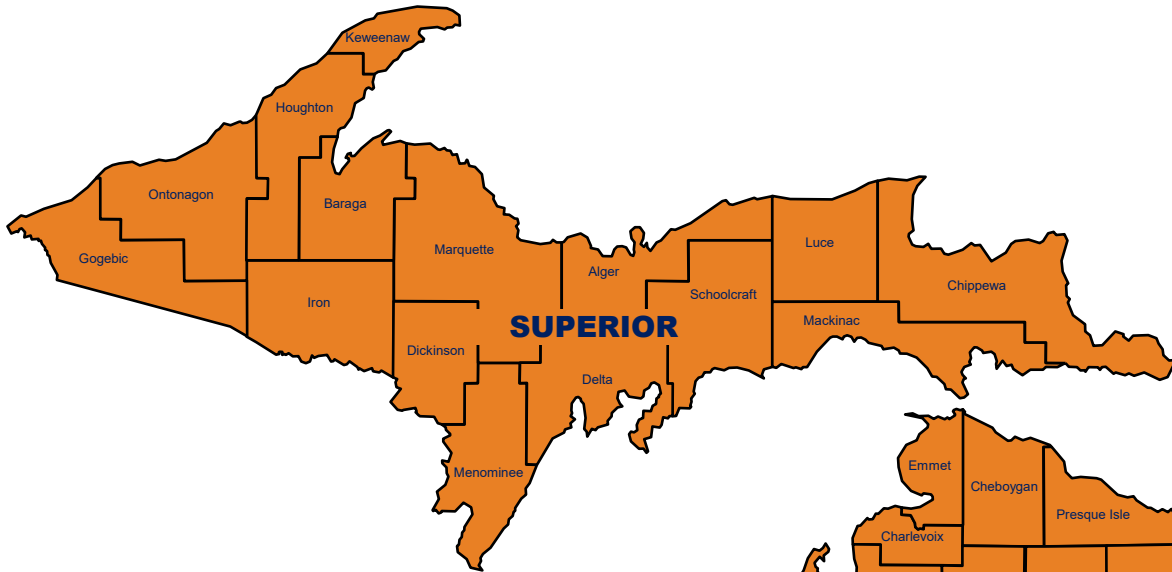

Regional Coordinators Safe Routes to School

To be assigned to a coordinator, please
 contact **Mary Moomaw**:
 517-908-3848
MMoomaw@michiganfitness.org

BAY ♦ METRO

Adam Jenks, M.U.R.P.

GRAND ♦ UNIVERSITY

Colleen Synk, M.S.P.H.

**NORTH ♦ SOUTHWEST ♦
SUPERIOR**

Max Fulkerson, M.A.

www.saferoutesmichigan.org