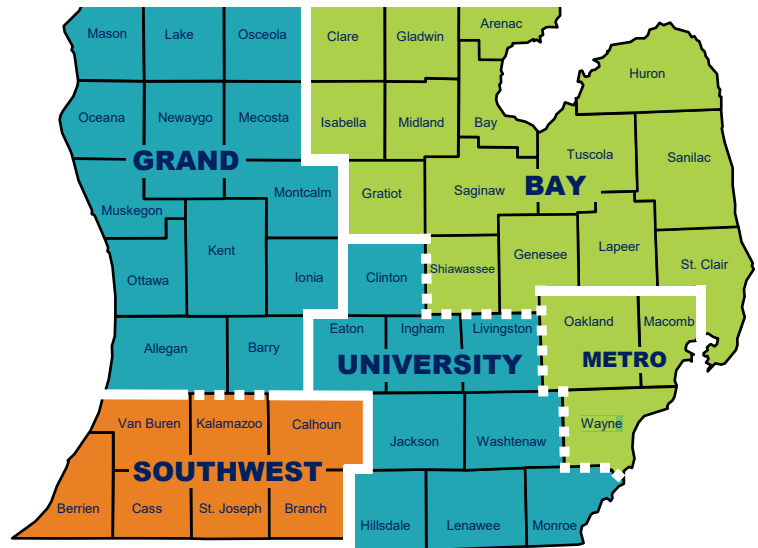

Regional Coordinators Safe Routes to School

To be assigned to a coordinator, please
 contact **Mary Moomaw**:
 517-908-3848
MMoomaw@michiganfitness.org

BAY ♦ METRO

Adam Jenks, M.U.R.P.

GRAND ♦ UNIVERSITY

Colleen Synk, M.S.P.H.

**NORTH ♦ SOUTHWEST ♦
SUPERIOR**

Max Fulkerson, M.A.

www.saferoutesmichigan.org