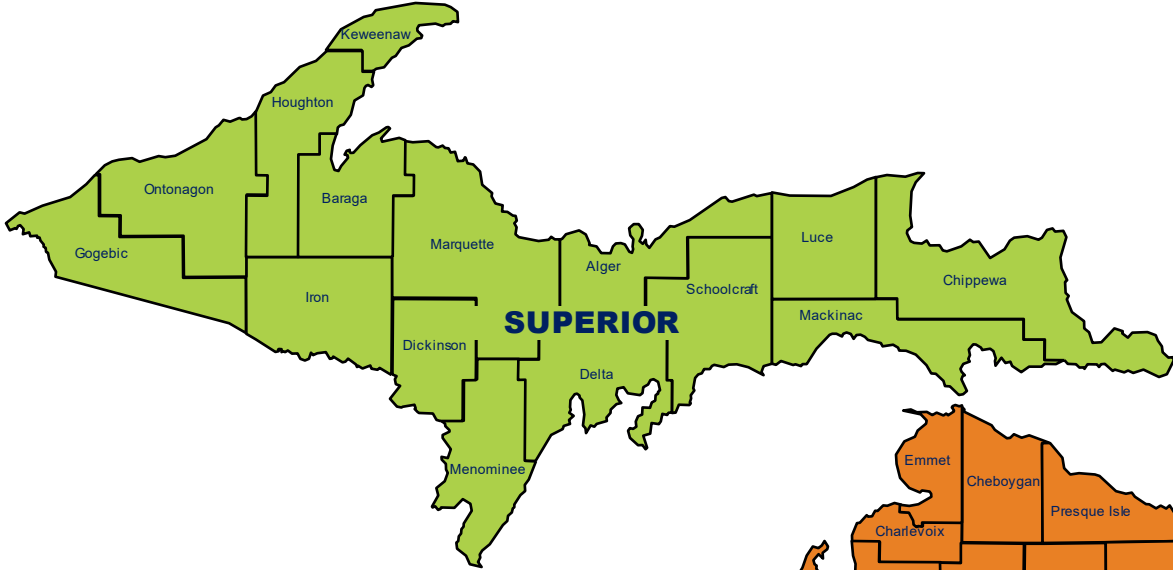

Regional Coordinators Safe Routes to School

To be assigned to a coordinator contact:
SRTS@michiganfitness.org

**BAY ♦ SOUTHWEST ♦
SUPERIOR**

Megan Suhs, M.P.H.

GRAND ♦ UNIVERSITY

Colleen Synk, M.S.P.H.

METRO ♦ NORTH

Erin Quinlan-Paskus

www.saferoutesmichigan.org