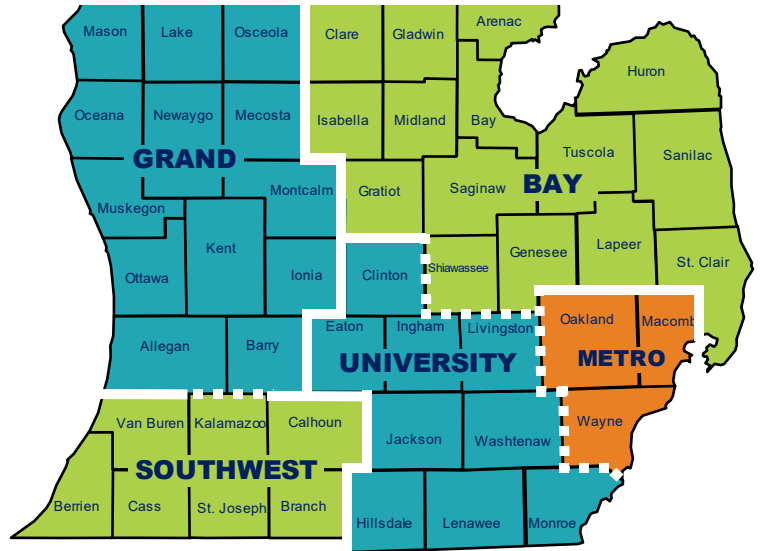

Regional Coordinators Safe Routes to School

To be assigned to a coordinator contact:
SRTS@michiganfitness.org

**BAY ♦ SOUTHWEST ♦
SUPERIOR**

Megan Suhs, M.P.H.

GRAND ♦ UNIVERSITY

Colleen Synk, M.S.P.H.

METRO ♦ NORTH

Erin Quinlan-Paskus

www.saferoutesmichigan.org